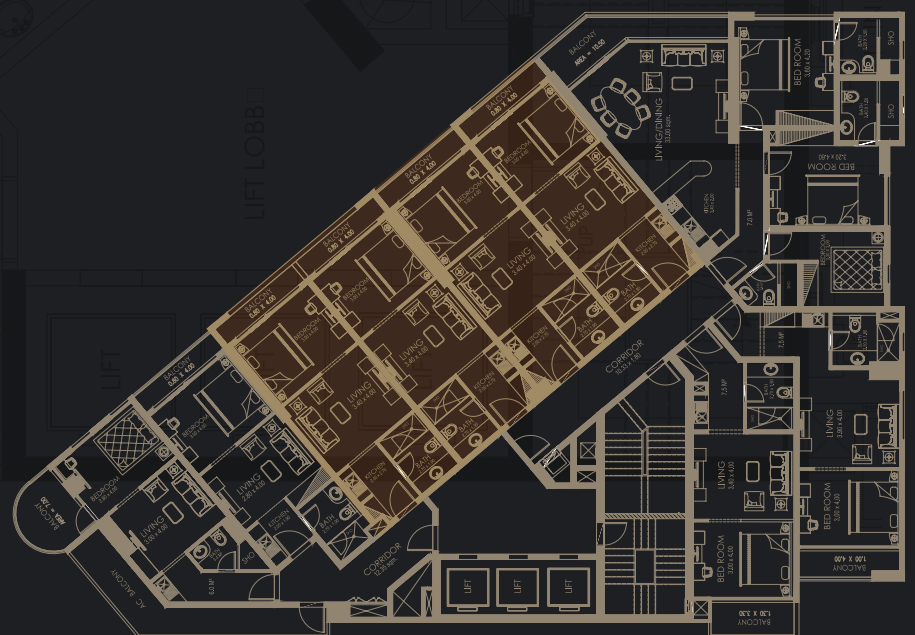

# *The Storm*

The Storm is a 22 storey building composed of studios and 3 bedrooms apartments. The Storm is located in the heart of Juffair behind the Marriott Hotel, offering an environment for people with a busy and active lifestyle. The Storm is conveniently located 15 minutes away from Bahrain International Airport and 10 minutes from the Financial District.

# *Typical Floorplans*

**Studio 1 - Type 1**  
Size - 47.25 m<sup>2</sup>

*Studios 4, 5, 6, 7 - Type 3*  
Size - 43.58 m<sup>2</sup>

**Studio 8 - Type 4**  
**Size - 40.00 m<sup>2</sup>**

**BIN FAQEEH**

REAL ESTATE INVESTMENT  
COMPANY S.P.C.