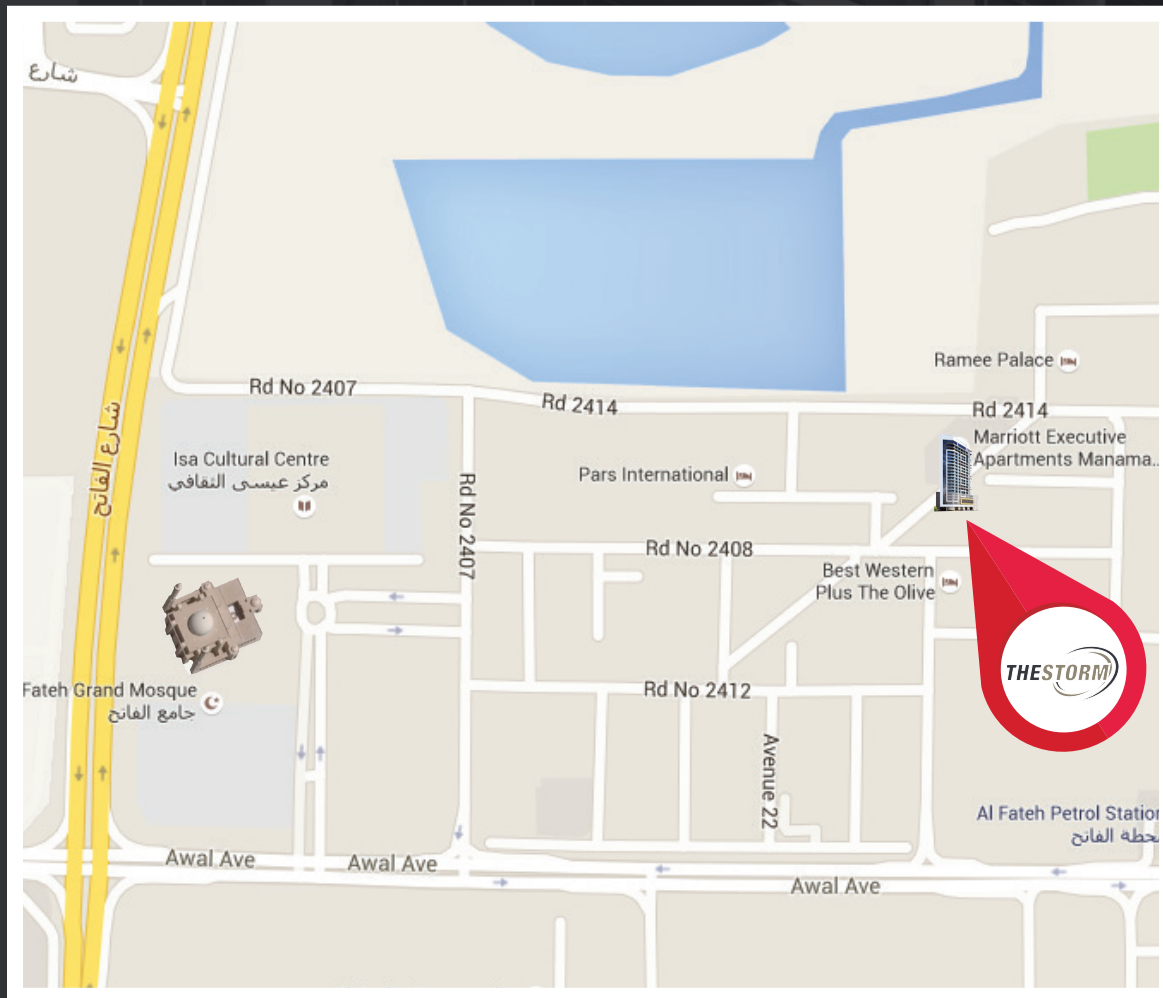

# *The Storm*

The Storm is a 22 storey building composed of studios and 3 bedrooms apartments. The Storm is located in the heart of Juffair behind the Marriott Hotel, offering an environment for people with a busy and active lifestyle. The Storm is conveniently located 15 minutes away from Bahrain International Airport and 10 minutes from the Financial District.

## Location Map - Juffair, Kingdom of Bahrain