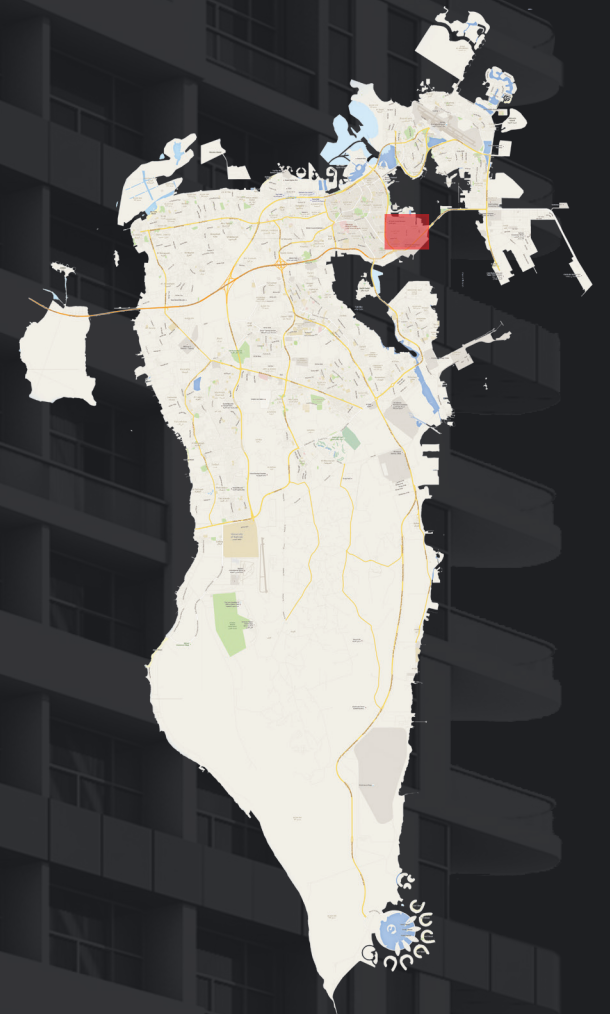

***THESTORM***

# *The Storm*

The Storm is a 22 storey building composed of studios and 3 bedrooms apartments. The Storm is located in the heart of Juffair behind the Marriott Hotel, offering an environment for people with a busy and active lifestyle. The Storm is conveniently located 15 minutes away from Bahrain International Airport and 10 minutes from the Financial District.

## Location Map - Juffair, Kingdom of Bahrain