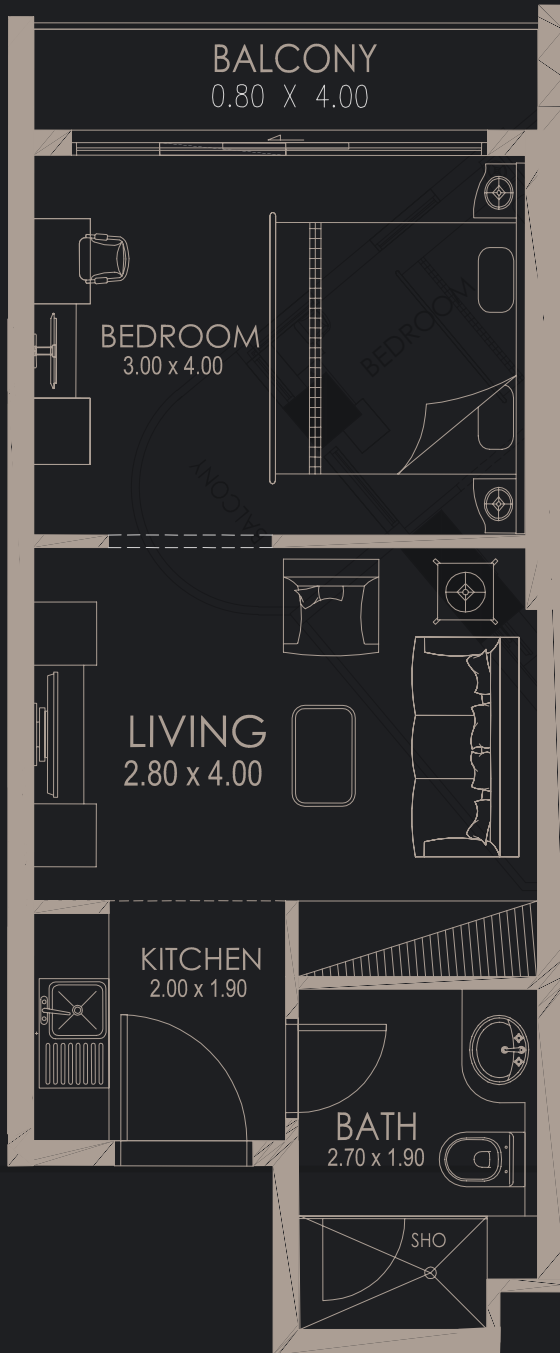

# *Typical Floorplans*

**Studio 1 - Type 1**  
Size - 47.25 m<sup>2</sup>

*Studios 4, 5, 6, 7 - Type 3*  
Size - 43.58 m<sup>2</sup>

**Studio 8 - Type 4**  
**Size - 40.00 m<sup>2</sup>**

**BIN FAQEEH**

REAL ESTATE INVESTMENT  
COMPANY S.P.C.