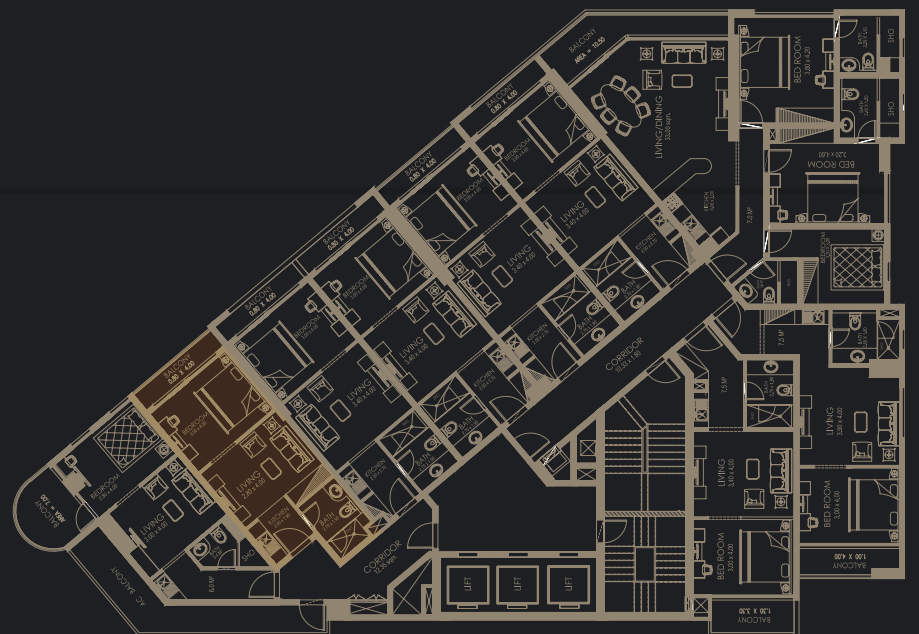

# *The Storm*

The Storm is a 22 storey building composed of studios and 3 bedrooms apartments. The Storm is located in the heart of Juffair behind the Marriott Hotel, offering an environment for people with a busy and active lifestyle. The Storm is conveniently located 15 minutes away from Bahrain International Airport and 10 minutes from the Financial District.

# *Typical Floorplans*

**Studio 1 - Type 1**  
Size - 47.25 m<sup>2</sup>

*Studios 4, 5, 6, 7 - Type 3*  
Size - 43.58 m<sup>2</sup>

**Studio 8 - Type 4**  
**Size - 40.00 m<sup>2</sup>**

**BIN FAQEEH**

REAL ESTATE INVESTMENT  
COMPANY S.P.C.